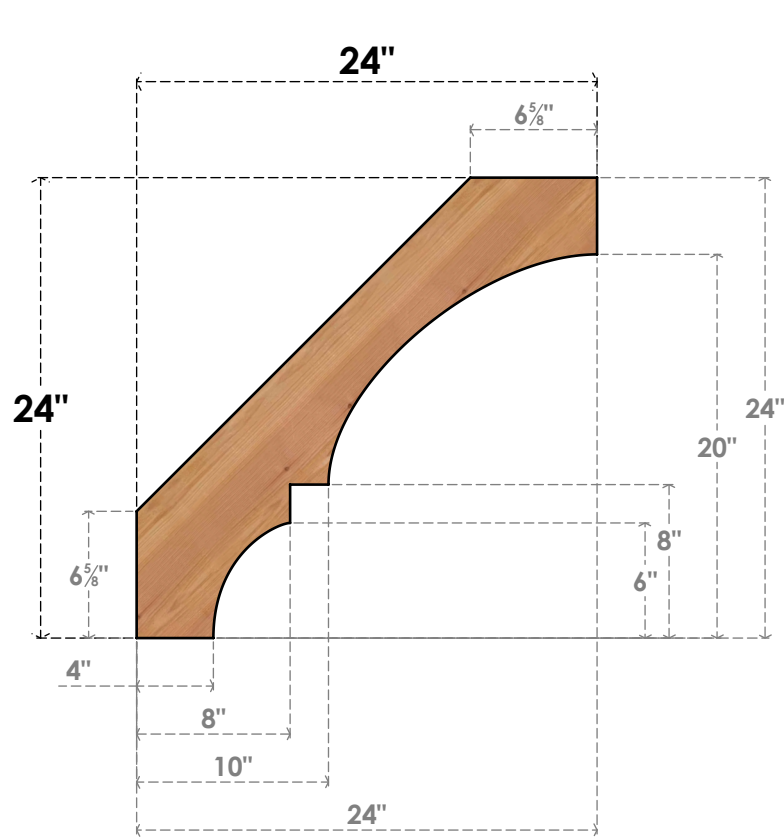

BRC06X24X24BOA00SWR

5 1/2"W X 24"D X 24"H BALBOA SMOOTH BRACE, WESTERN RED CEDAR

SIDE

FRONT

EKENA MILLWORK
 2300 WEST MAIN ST.
 CLARKSVILLE, TX 75426
 TOLL FREE: 866-607-0453
 WWW.EKENAMILLWORK.COM

NOTES

1. INSTALLATION TO BE COMPLETED IN ACCORDANCE WITH MANUFACTURER'S SPECIFICATIONS.
2. DRAWING MAY NOT BE TO SCALE
3. THIS DRAWING IS INTENDED FOR DESIGN AND PLANNING PURPOSES ONLY.
4. ALL INFORMATION CONTAINED HEREIN WAS CURRENT AT THE TIME OF DEVELOPMENT BUT MUST BE REVIEWED AND APPROVED BY THE PRODUCT MANUFACTURER TO BE CONSIDERED ACCURATE.
5. PRODUCTS ARE NOT KILN DRIED. THIS ITEM IS UNIQUE AND WILL CONTAIN THE NATURAL VARIATIONS THAT THE WOOD SPECIES OFFERS. THIS MAY RESULT IN VARIATIONS UP TO 1/4"